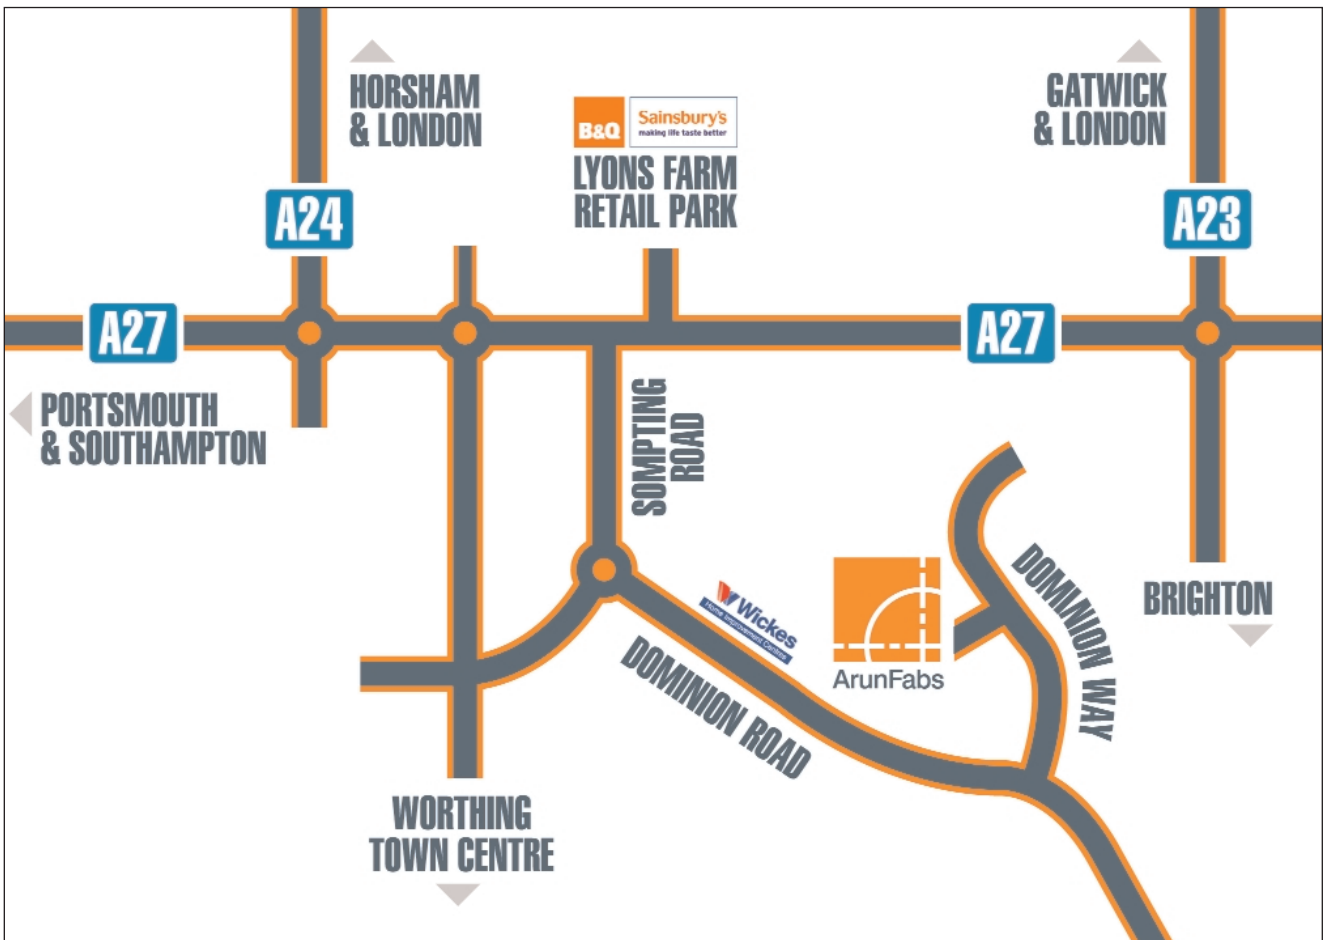

How to Find Us

Map and Directions

From A27/A24 West

Follow A27 into Worthing. After the 2nd roundabout turn right at the next set of lights into Sompting Road (Downlands pub is on the left). Turn first left at the next roundabout into Dominion Road and then take a left at the next set of lights into Dominion Way. Arunfabs is 2nd turning on the left.

From A23/A27 East

Follow A27 into Worthing past the Lancing roundabout. At the Lyons Farm Retail Park junction (B&Q) turn left at the next set of lights into Sompting Road. (Downlands pub is on the right). Turn first left at the next roundabout into Dominion Road and then take a left at the next set of lights into Dominion Way. Arunfabs is 2nd turning on the left.